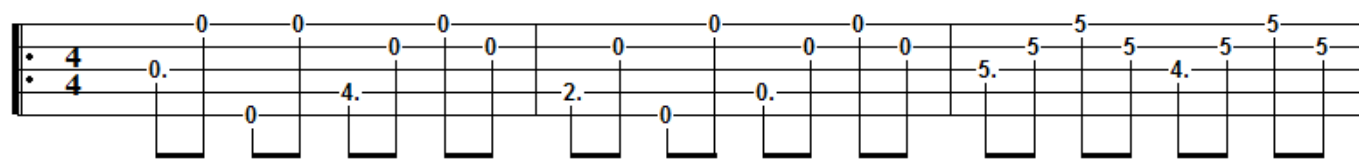

Friend of the Devil

Garcia & Hunter

TablEdited by Stuart Eugene Thiel
Copyright (c) 2007. All Rights Reserved.
Banjo standard gDGBD tuning.

5.8

1. Hit out from Reno... | 2.

Set out runnin' but ...

If I can get home... D D G sleep tonight...