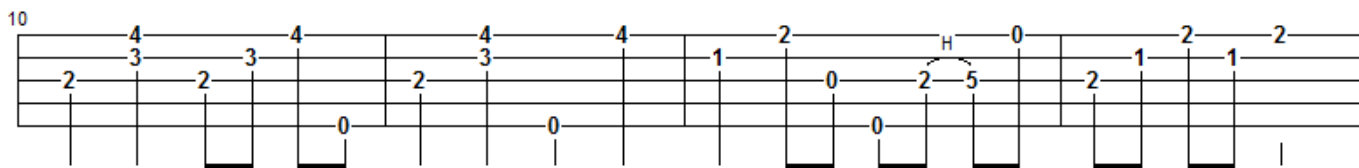

Friend of the Devil

Garcia & Hunter

TablEdited by Stuart Eugene Thiel
Copyright (c) 2007. All Rights Reserved.
Banjo standard gDGBD tuning.

5.8

1. Hit out from Reno... | 2.

Set out runnin' but ...

If I can get home... D D G sleep tonight...