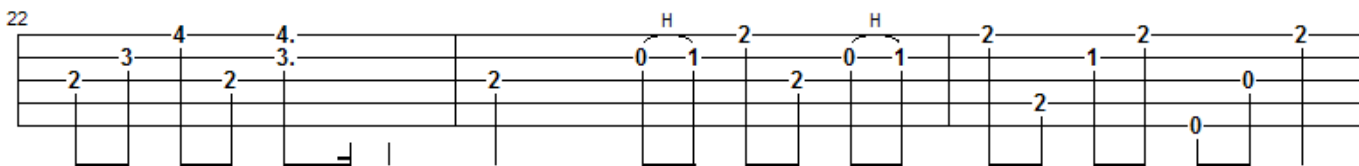

D Got two reasons... Am C