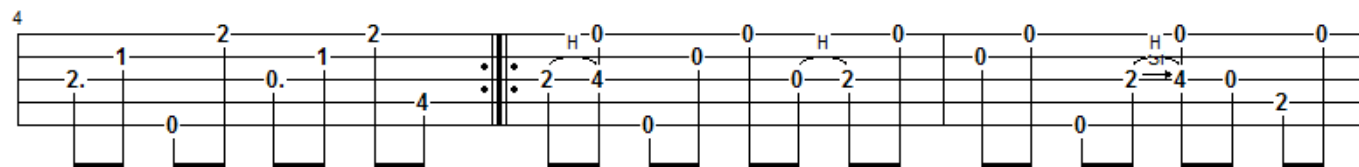

Friend of the Devil

Garcia & Hunter

TablEdited by Stuart Eugene Thiel
Copyright (c) 2007. All Rights Reserved.
Banjo standard gDGBD tuning.

5.8

1. Hit out from Reno... | 2.

Set out runnin' but ...

If I can get home... D D G sleep tonight...