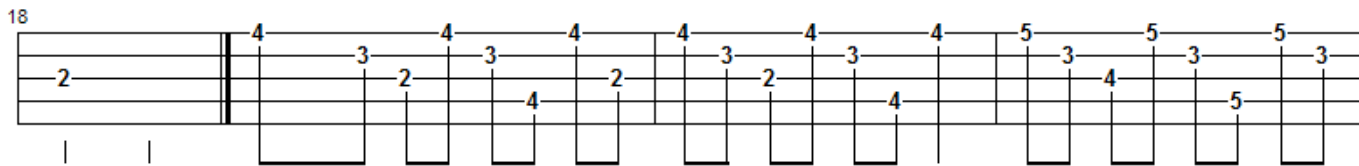

Friend of the Devil

Garcia & Hunter

TablEdited by Stuart Eugene Thiel
Copyright (c) 2007. All Rights Reserved.
Banjo standard gDGBD tuning.

5.8

1. Hit out from Reno... | 2.

Set out runnin' but ...

If I can get home... D D G sleep tonight...