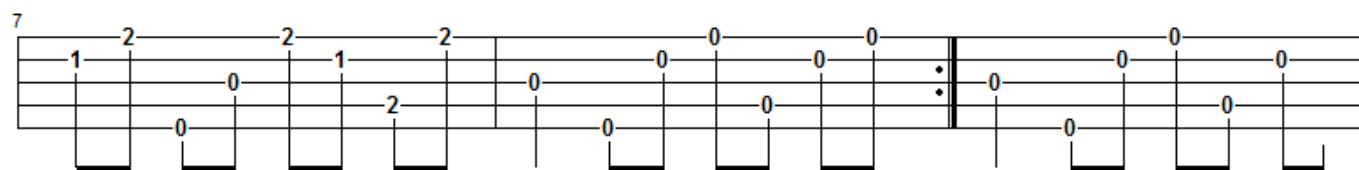

Friend of the Devil

Garcia & Hunter

TablEdited by Stuart Eugene Thiel
Copyright (c) 2007. All Rights Reserved.
Banjo standard gDGBD tuning.

5.8

1. Hit out from Reno... | 2.

Set out runnin' but ...

If I can get home... D D G sleep tonight...